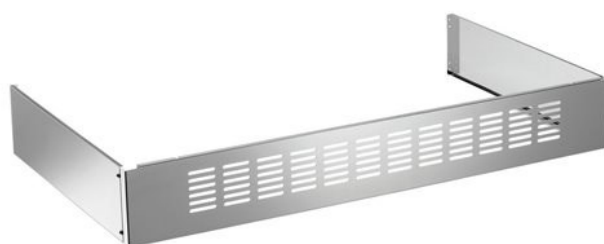

100 Toekick Panel Accessories

901375

Flush fits the range to the floor, in stainless steel, for Master Series cookers 100 cm.

[Guarda online](#)

Specifications

Features

Size	100 cm
------	--------

Family	toekick panels
--------	----------------

Product	cookers
---------	---------

Features	stainless steel design
----------	------------------------
