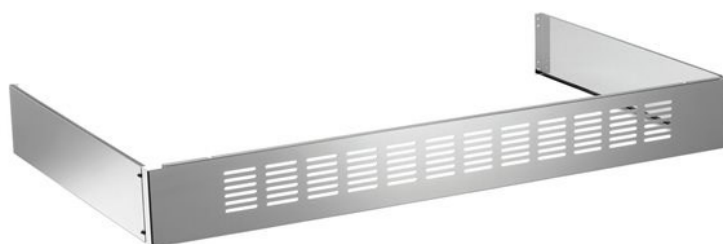

120 Toekick Panel Accessories

901374

Flush fits the range to the floor, in stainless steel, for Master Series cookers 120 cm.

[Guarda online](#)

Specifications

Features

Size	120 cm
------	--------

Family	toekick panels
--------	----------------

Product	cookers
---------	---------

Features	stainless steel design
----------	------------------------
