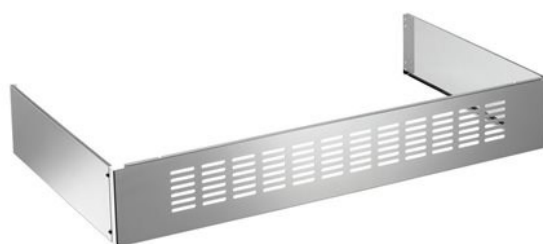

## 90 Toekick Panel Accessories

**901376**

Flush fits the range to the floor, in stainless steel, for Master Series cookers 90 cm.

[Guarda online](#)

## Features

---

Size	90 cm
Family	toekick panels
Product	cookers
Features	stainless steel design

---