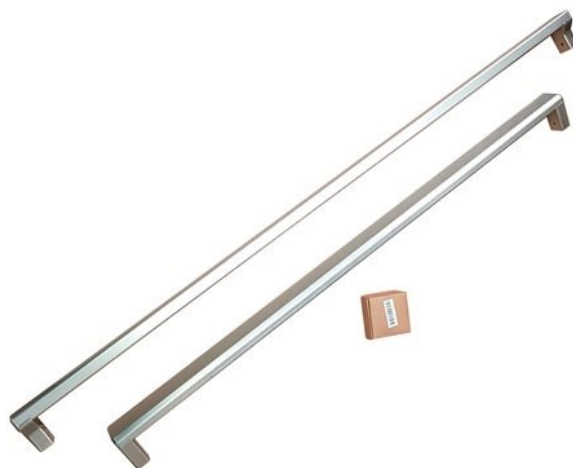

Professional Series Handle Kit for 90 cm Built-in refrigerators, Built-in Style

Accessories

901462

Handle Kit for 90cm Built-in refrigerator

Professional Series Built-in Style

[Guarda online](#)

Specifications

Features

Size	90 cm
------	-------

Family	handle kits
--------	-------------

Product	refrigerators
---------	---------------
