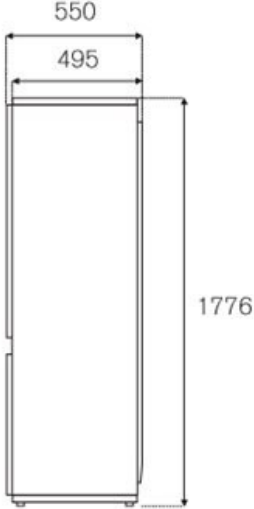

**60 cm built-in bottom mount refrigerator H177cm,  
panel ready**  
Heritage Series

**REF603BBNPTC-GM**

This 60 cm door on door built-in refrigerator has a capacity of 237 litres, with 170 L of volume for the fridge and 67 L for the freezer. The doors are reversible and can be paneled for left or right swing installation.

### General features

---

Size	60 cm
Cooling system	Total No Frost
User interface	internal digital LED touch interface
Display functions	Super cool, super freeze, eco mode, vacation mode
Lighting	Backlit LED panel
Door finishing	panel ready
Cabinet finishing	plastic white
Refrigerator net capacity	170 L
Refrigerator shelves	3 height-adjustable + 1 stationary
Refrigerator drawers	1 + 1 fresco drawer with separate temperature and humidity control
Bins	2 height-adjustable bins + 1 stationary gallon-sized bin
Freezer net capacity	67 L
Freezer drawers	3
Sound rating	41 dbA

# Dimensions

---

SIDE

FRONT