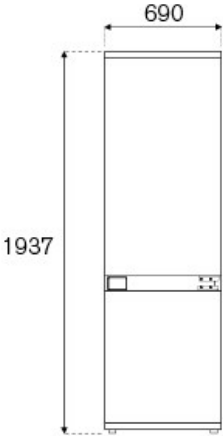

Dimensions

FRONT