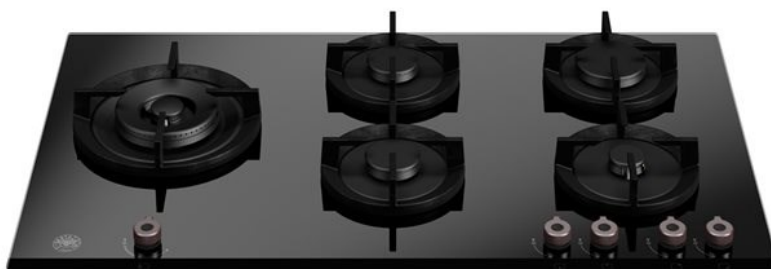

## 90 cm gas on glass hob with lateral wok Professional Series

### **P905LPROGNE**

This Bertazzoni Professional Series 90cm gas hob is finished in stylish black glass. With five matt black monobloc burners and accurate metal control knobs, it makes cooking simple, versatile and precise. A 5kW wok ring gives you even more choices. The single cast iron pan support is both solid and secure for safe use.

### Worktop

---

Size	90 cm
Number of gas zones	5
Worktop type	gas
Worktop design	tempered glass
Worktop controls	knobs
Knobs	solid metal
Burners type and caps	matt black mono-block
Pan supports	cast iron
Flame failure device	yes
Ignition	yes